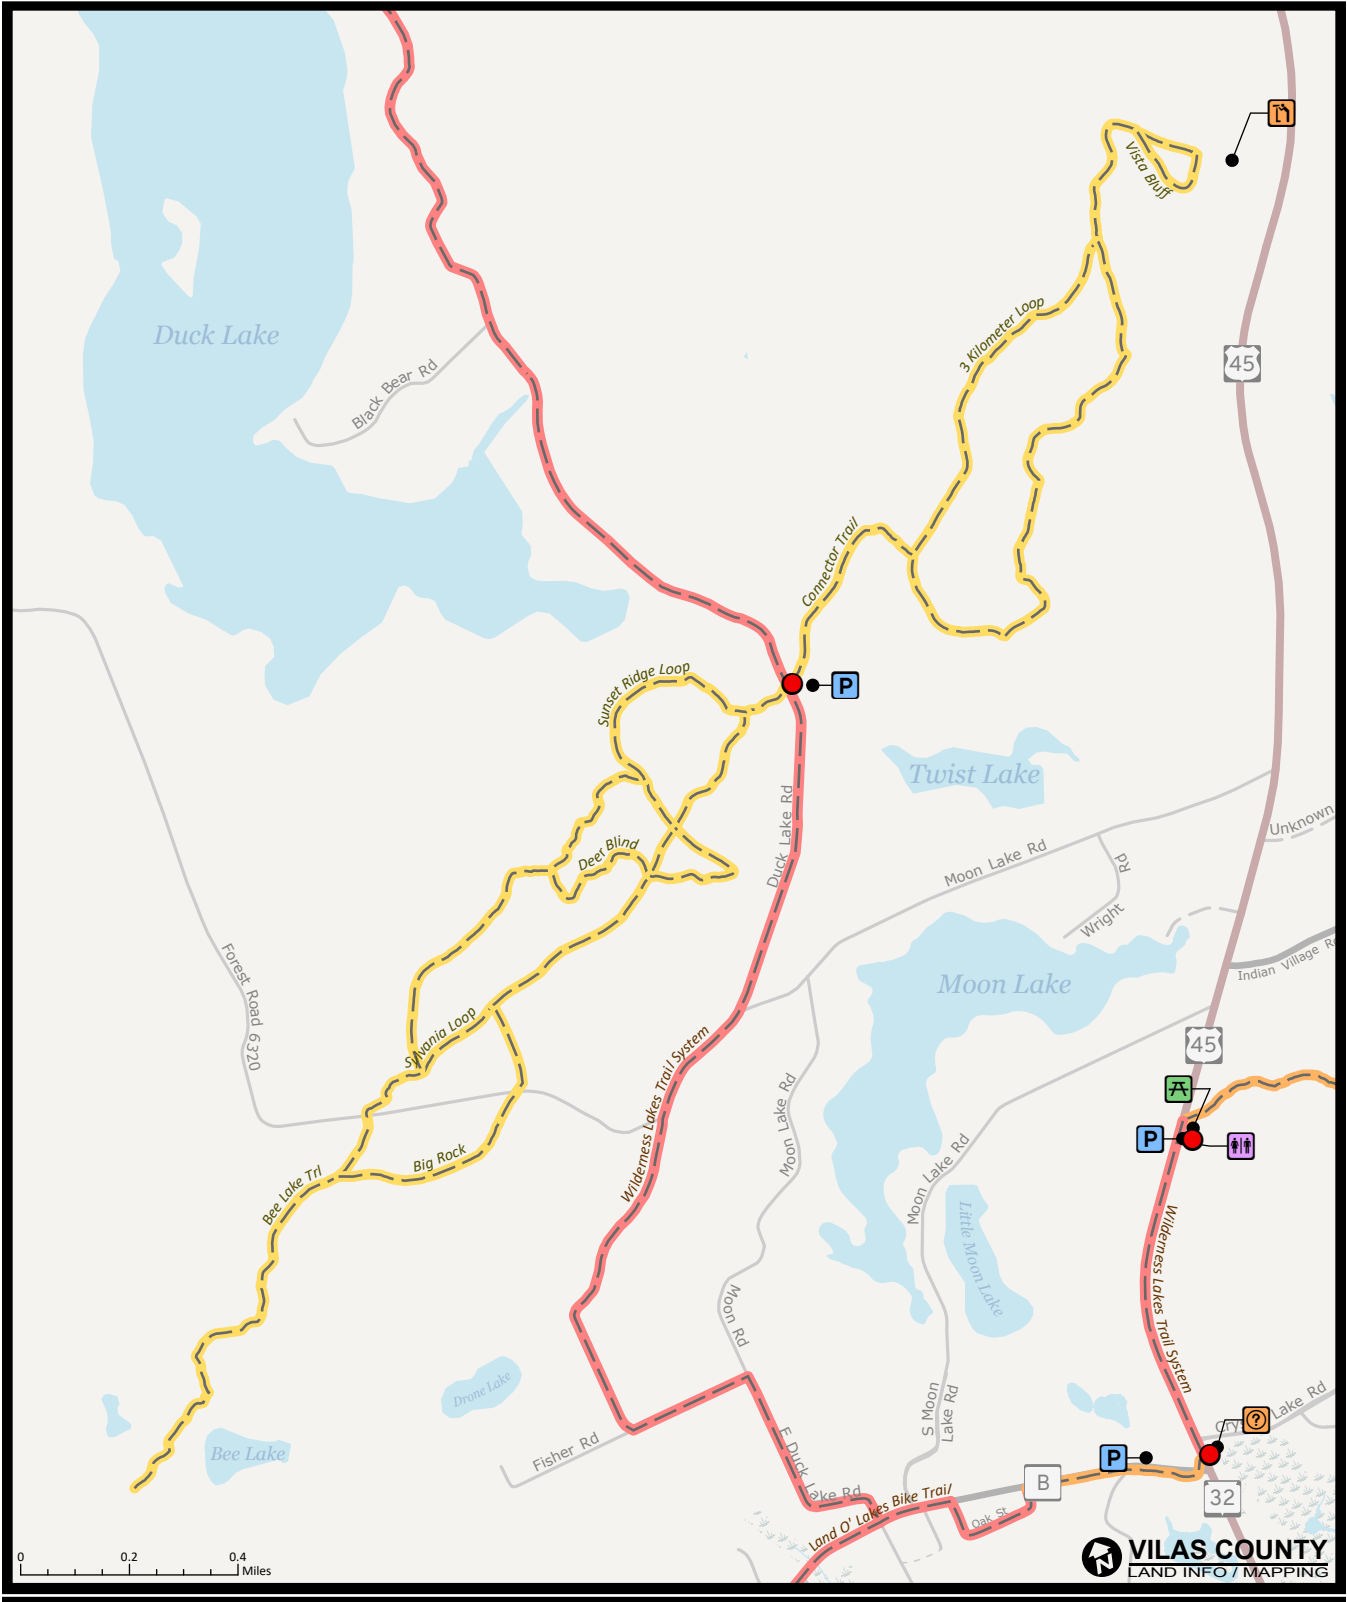

TRAIL MAP #16

LAND O' LAKES CROSS COUNTRY SKI TRAILS

Skiing • Groomed Skiing • Snowshoeing • Leashed Pets Allowed

- Hard-Surface Trail
- Bike Route
- Trail Head
- Chamber of Commerce/Info
- Picnic Area
- Restroom
- Hike/Bike Trail
- Parking
- Overlook